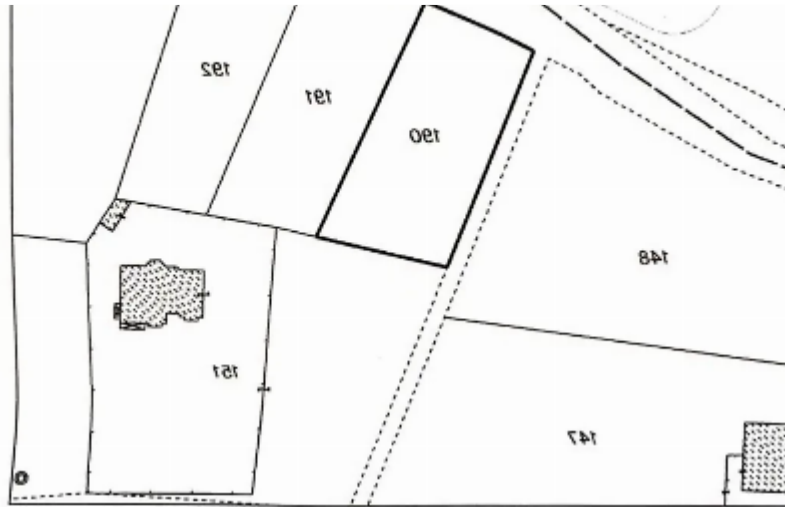

**Estate ID:** 76231

**Ref:** ba5501384

ΑΙΘΙΜΙ

ΥΟΙΞΞΙΑ

Total plot's-land's area: **1027 m<sup>2</sup>**

Available from: **2024-10-28**

Offered at: **130,000**

Type: **Residential**

""""For Sale: Residential Plot in Kokkinotrimithia Discover the perfect plot for a luxury villa or residential building project! Plot Size: 1,027 sqm Location: Peaceful yet convenient – just 1 km from local amenities of the village, a quick 2-minute drive to Lidl, and fast access to the motorway. Price: €130,000 Private Sale – No Agents ? Contact View Location on Google Maps"""" ...