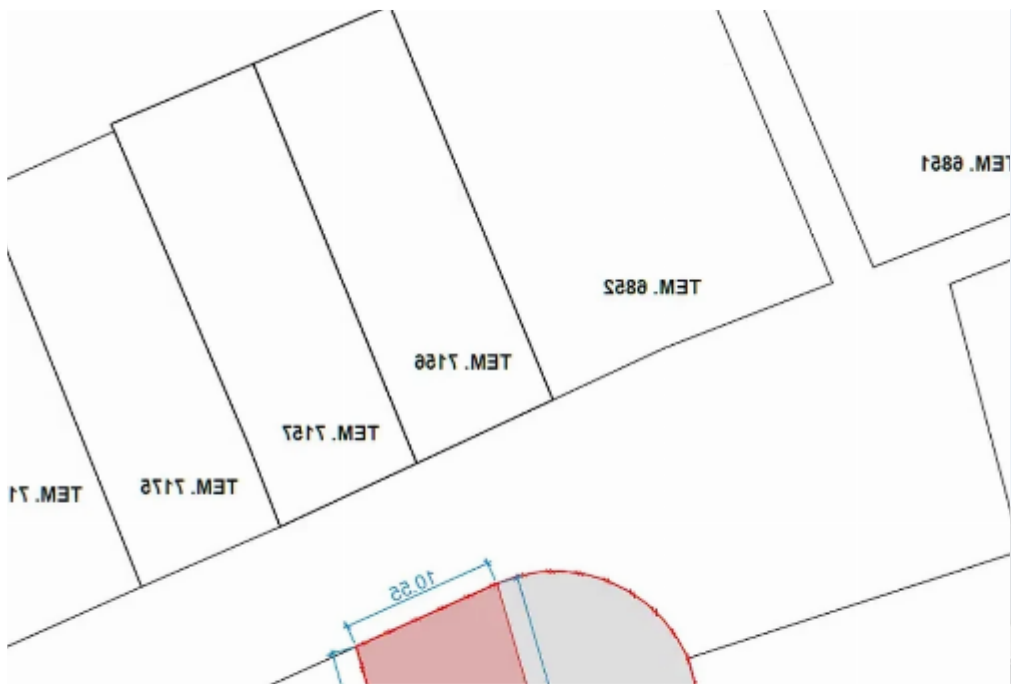

Offered at: € 130,000

Estate ID: 76645

Ref: ba5503090

Total plot's-land's area: **630 m²**

Coverage: **50 %**

Density: **90 %**

Available from: **2024-10-31**

Offered at: **130,000**