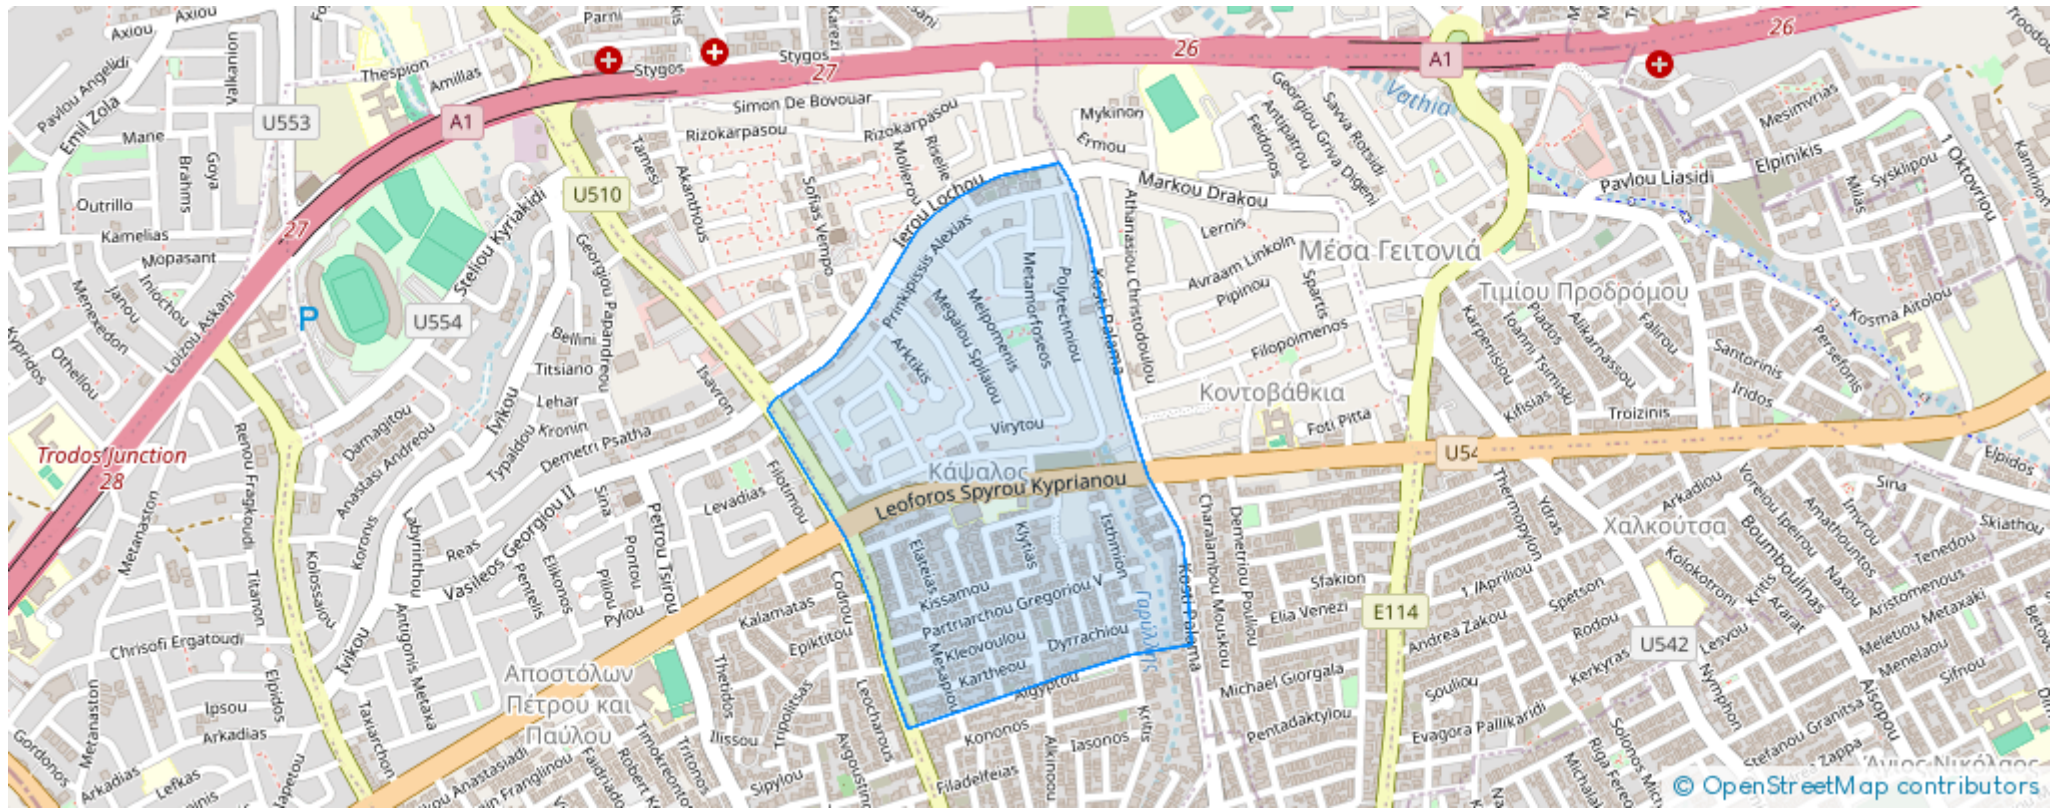

Estate on map: