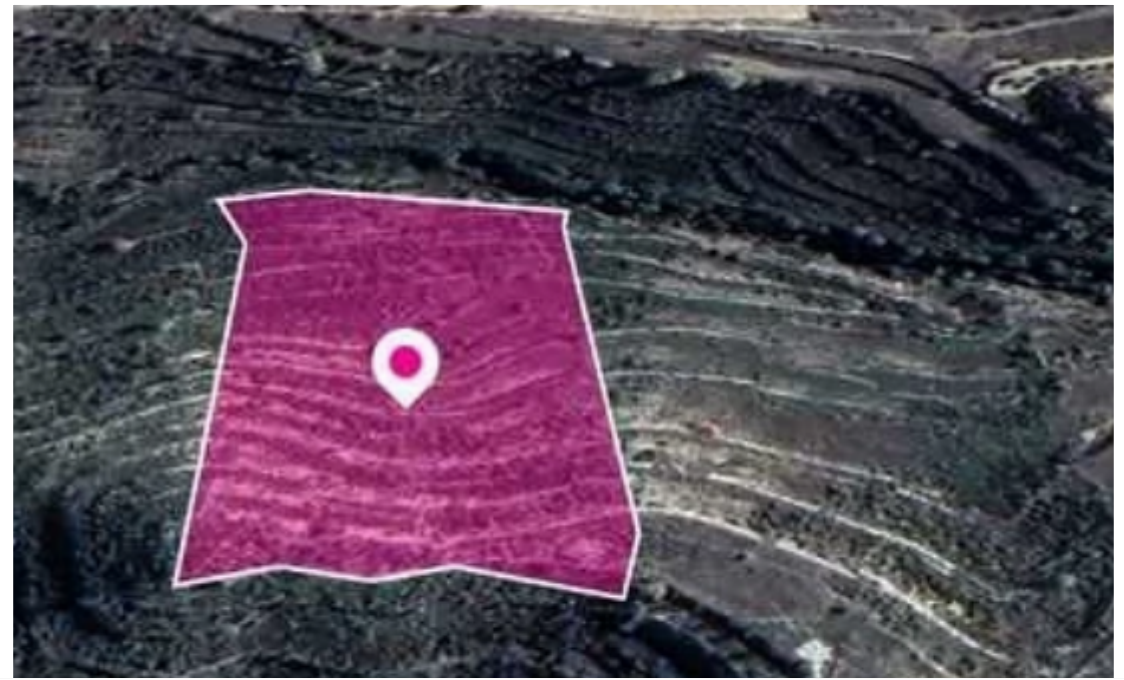

Ref: ba5519347

Total plot's-land's area: **13713 m²**

Available from: **2024-11-08**

Offered at: **9,000**

Type: **Agricultural**

""Agricultural field, extending to about 13,713 sq.m. in total. The asset is located approx. 2 km southwest of the main Limassol - Ayios Amvrosios road.

The property falls within Zone ?3, with a building coefficient of 10%, coverage of 10%, and permission for 2 floors (8.3m) of construction. GPS

coordinates: 34.790193 32.776937""...

Estate on map:

Website: realty.com.cy/p/agricultural-land-13713-m2-ba5519347