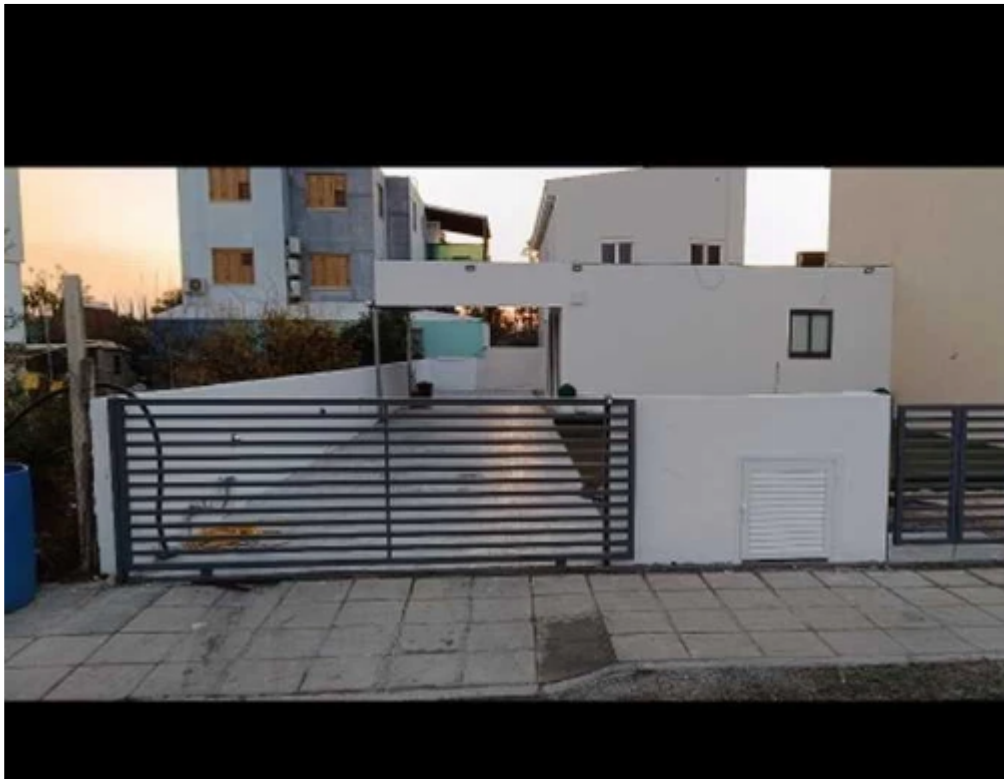

2-bedroom semi-detached to rent

Limassol, Asomatos-Lemesou-4645 , Cyprus

This ad is presented by listings admin, under supervision from ,
Licensed Real Estate Agent Reg no: 1234, Lic no: 603/E

Offered at: € 1,400

Estate ID: 78030

Ref: ba5519167

NET internal area: **75**

Bathrooms: **1**

Bedrooms: **2**

Parking spaces: **Covered cars**

Available from: **2024-11-08**

Offered at: **1,400**

Type: **SemidetachedHouse**

*****2023 Brand new cozy 2 bedroom house for rent in a quiet area close to all amenities. Covered parking and 200sq meter yard 200 m from limassol greens 1km from my mall , casino and lady's mile beach full equiped Big yard and insulation system Full air conditioning, fridge,washing machine, bed sofa and many more***** ...