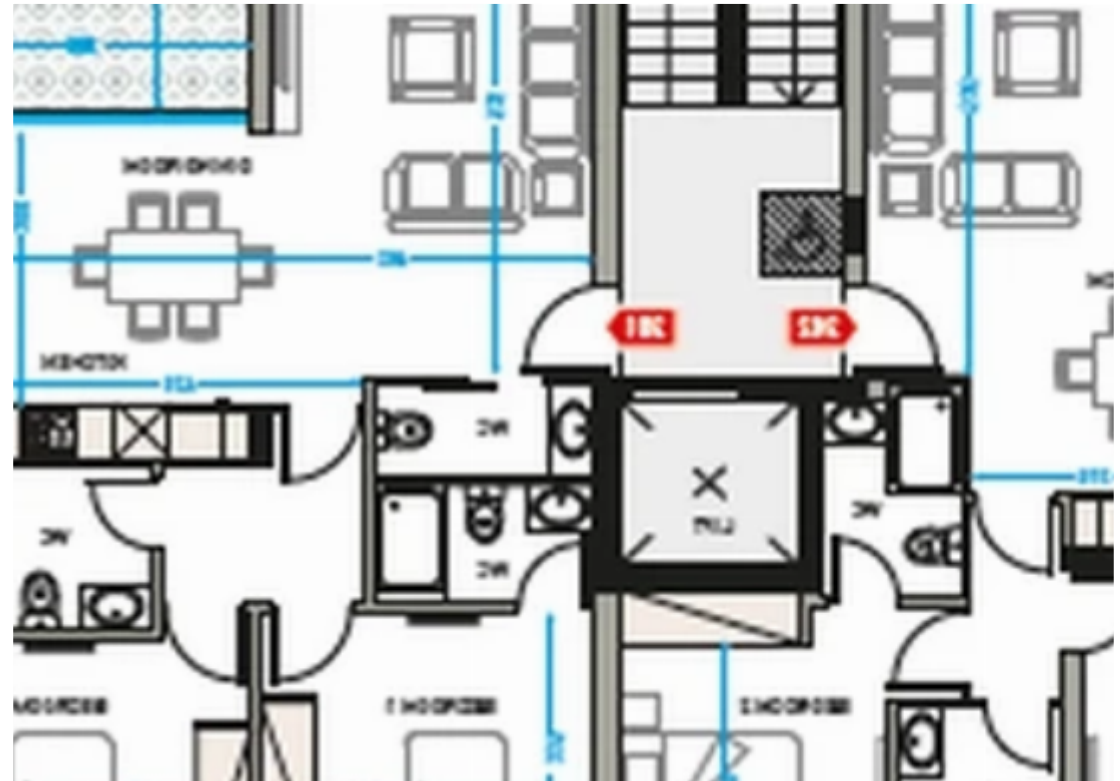

Offered at: € 400,000

Estate ID: 78536

Ref: ba5524779

NET internal area: **114**

Bathrooms: **3**

Bedrooms: **2**

Parking spaces: **Covered cars**

Available from: **2024-11-12**

Offered at: **400,000**

Type: **Apartment**

""""""2 bedroom apartment for sale in Germasoaia Columbia, Limassol. The project consists of 3 floors, 2 apartments on each. Easy access to the highway and the city center. The apartment has an open-plan kitchen with a living room and a spacious covered veranda, 2 bedrooms, 2 bathrooms + a guest toilet. On the ground floor there is a covered parking and storage rooms for all apartments. """""" ...