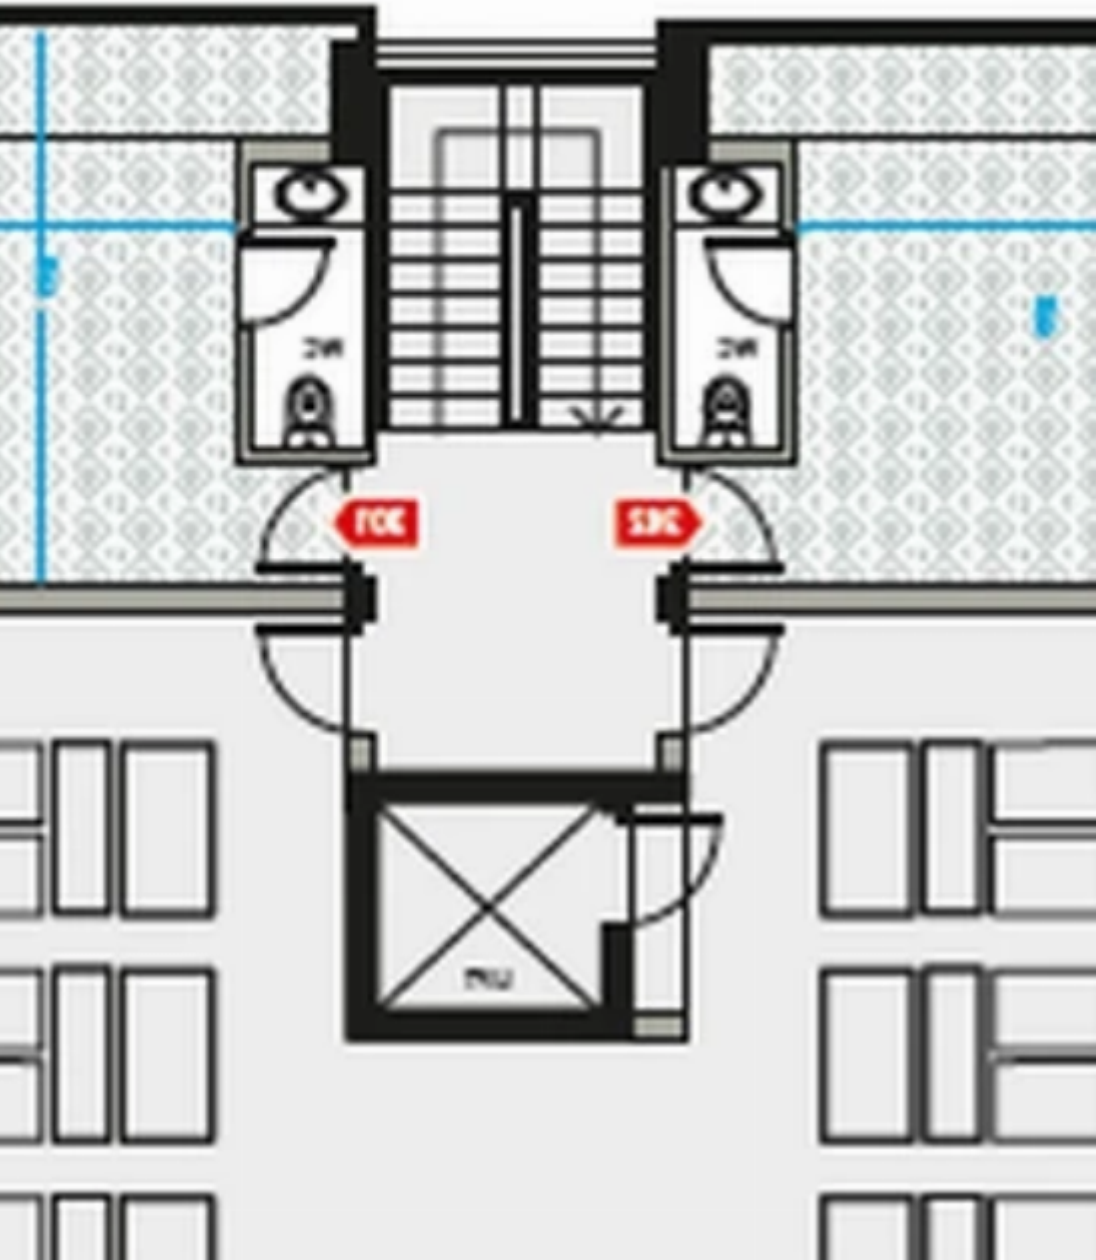

Website: realty.com.cy/p/2-bedroom-apartment-f?r-s?le-ba5524779

Email: info@rimatech.com.cy

Phone: [+35795958898](tel:+35795958898) // [+35725714014](tel:+35725714014)

This ad is presented by listings admin, under supervision from ,
Licensed Real Estate Agent Reg no: 1234, Lic no: 603/E