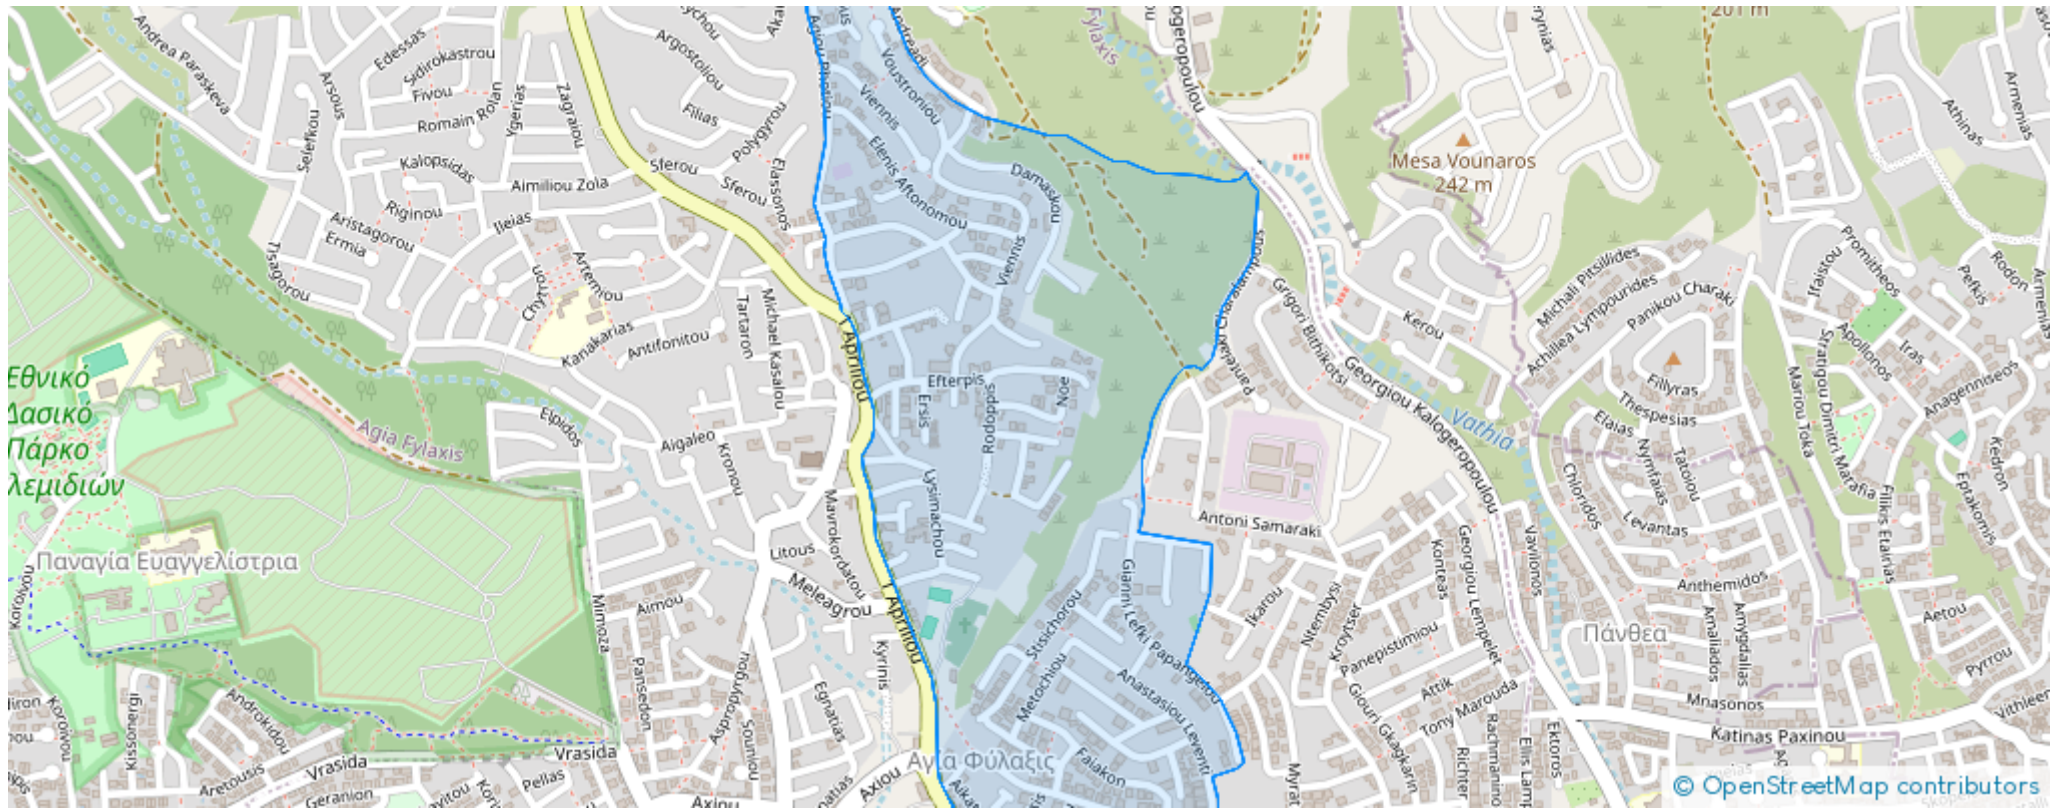

Estate on map: