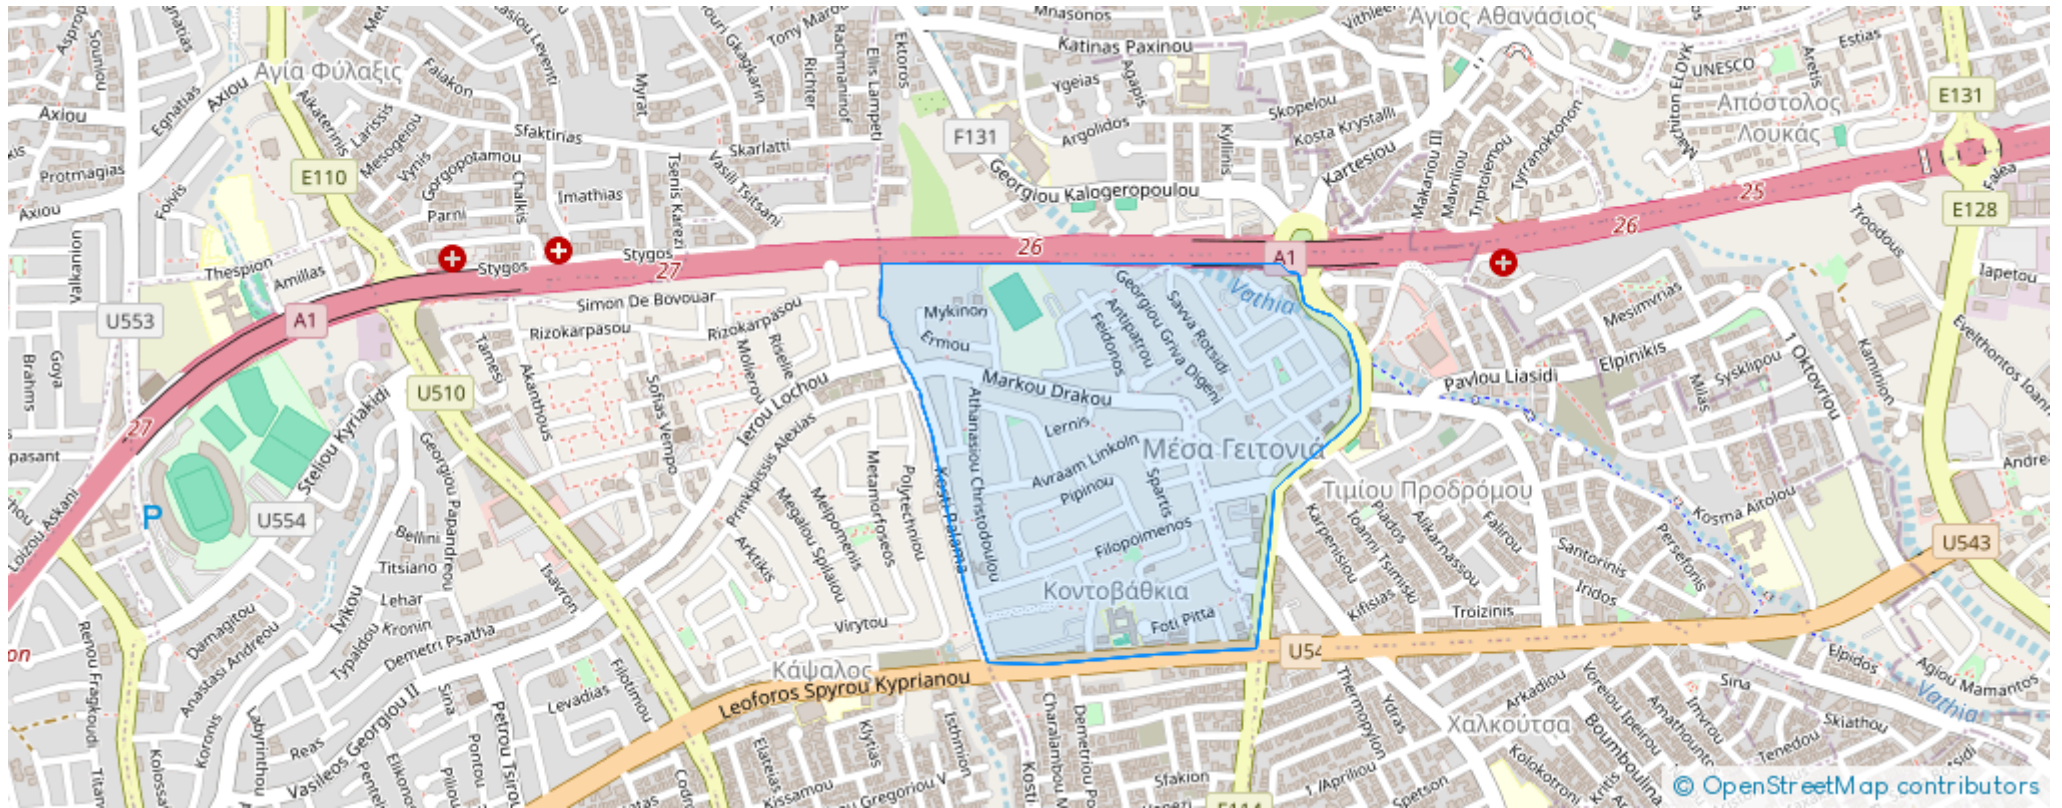

Estate on map: