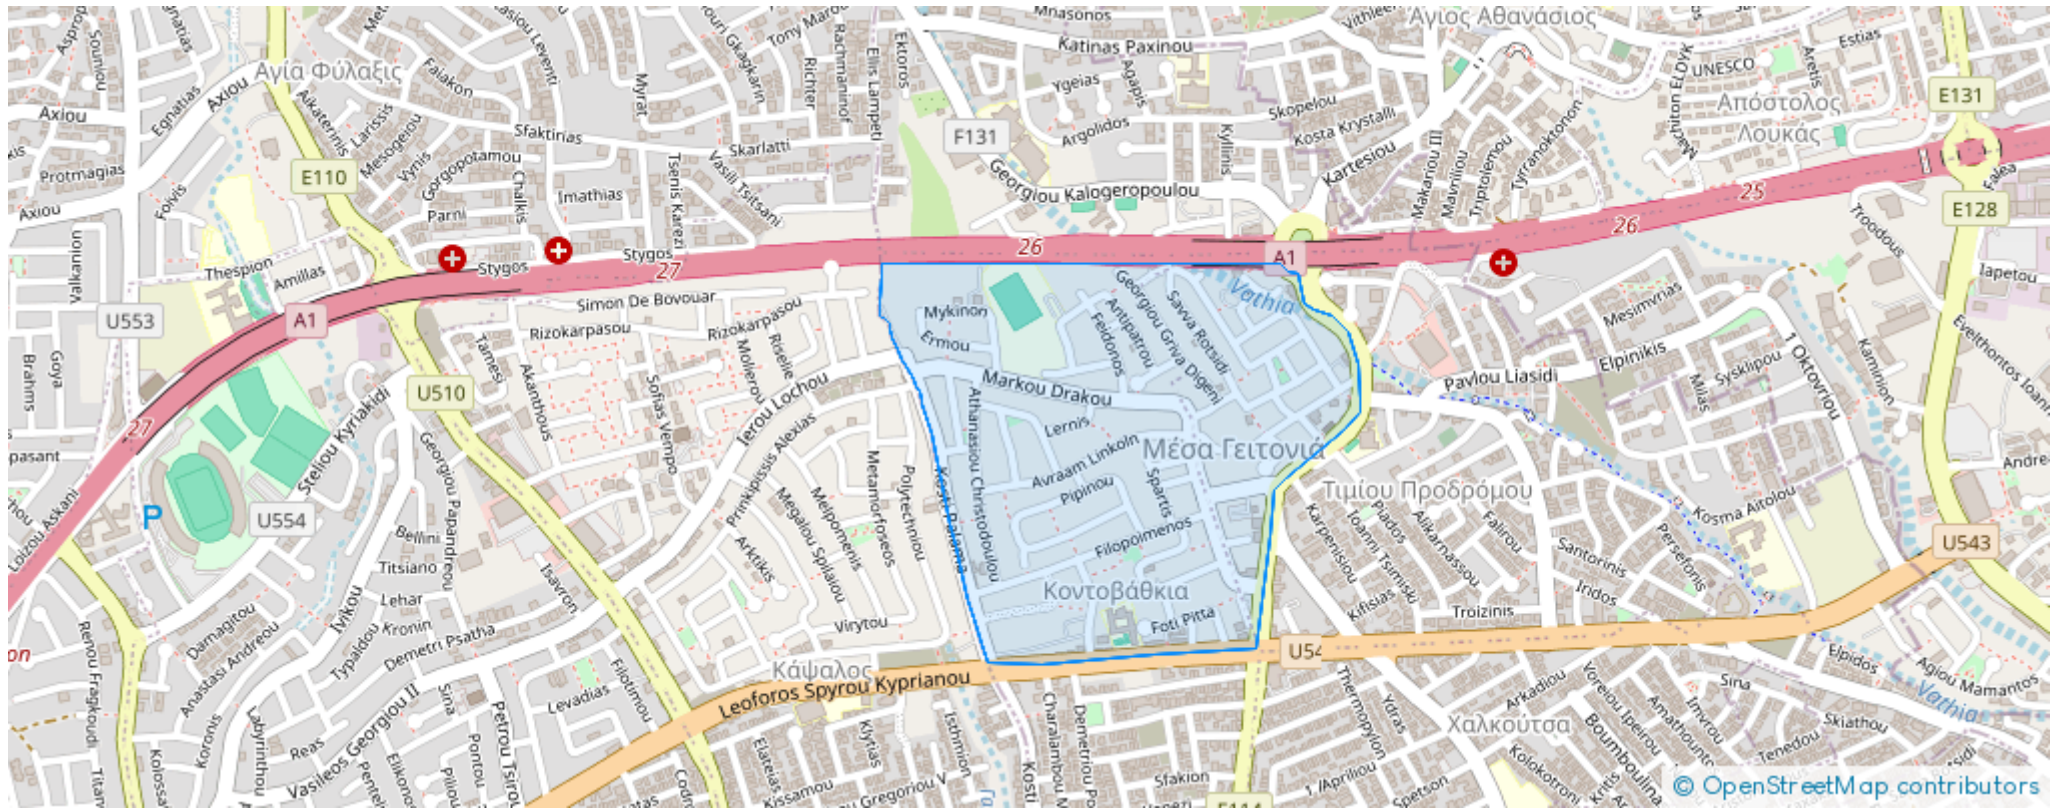

Estate on map: