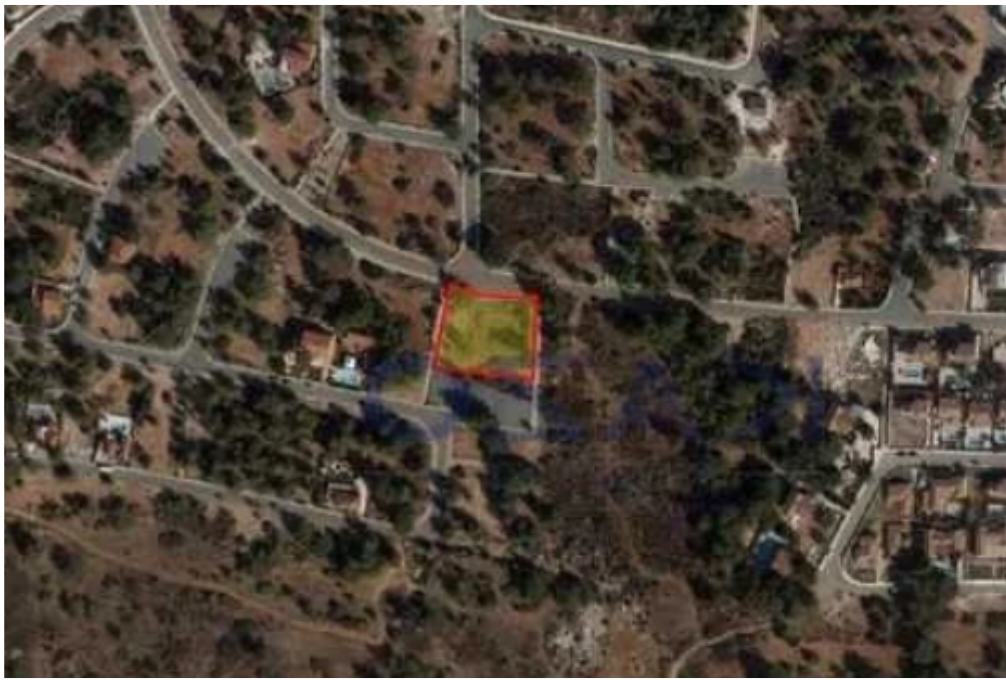

**Estate ID:** 79531

**Ref:** ba5527869

Total plot's-land's area: **1956 m<sup>2</sup>**

Coverage: **20 %**

Density: **20 %**

Available from: **2024-11-14**

Offered at: **800,000**

Type: **Residential**

""Discover an exceptional opportunity to build your dream home on this spacious building plot, measuring 1956 m2, located in the tranquil area of Souni. This beautiful location is known for its peaceful ambiance, surrounded by scenic landscapes and lush greenery. Enjoy the perfect combination of nature and modern living, with easy access to local amenities and the captivating attractions of nearby towns. Souni offers a unique blend of village charm and accessibility, making it an attractive spot for families and retirees alike. You&#39;ll find picturesque streets, friendly neighbors, and a welcoming community atmosphere, all set against the backdrop of stunning natural beauty. With ample sp...