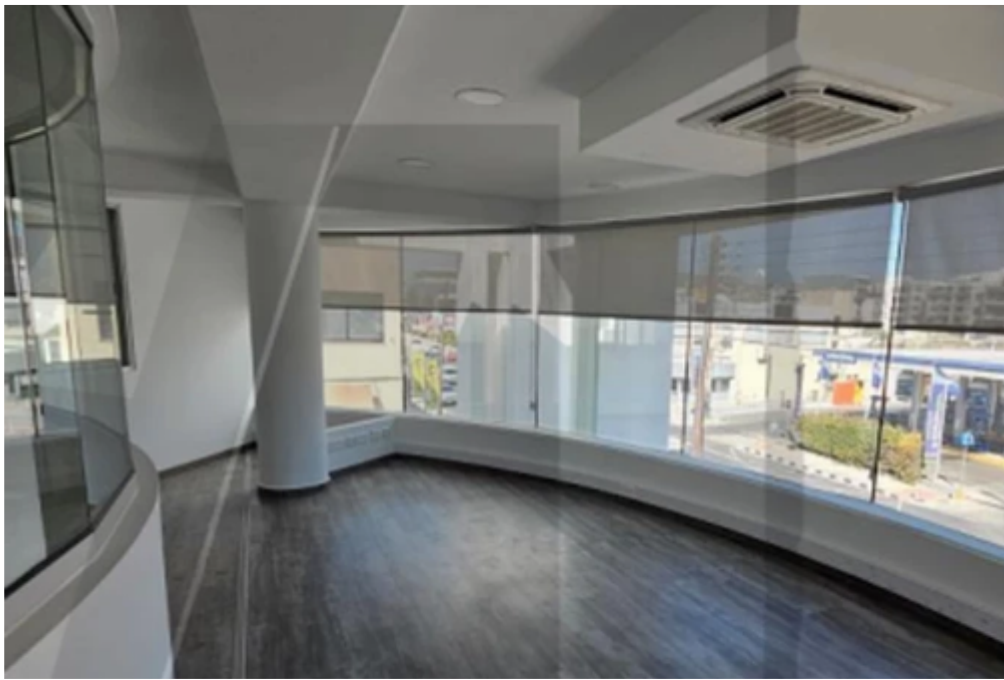

Offered at: € 18,000

Estate ID: 80644

Ref: ba5529079

NET internal area: **420**

Available from: **2024-11-14**

Offered at: **18,000**

Type: **Space**

*****Ground floor is Covered area 220 m2 Entrance with a small living room the ground floor is an Open plan working space with independent kitchen with dining area. In this area including one small office and 2 independent toilets. The area is covered with Full air-condition. Under the stairs has a small storage space. The mezzanine is total 200m2 covered area including a kitchenet , 4 offices and one server room, open plan work space and reception. Also has 2 independent toilets. 1rst floor is total 170m2 covered area with full air-condition open plan work space 3 offices and reception. Also has 2 independent toilets a small kitchen. Local area : Limassol Kolonakiou street 1st floor: 1...