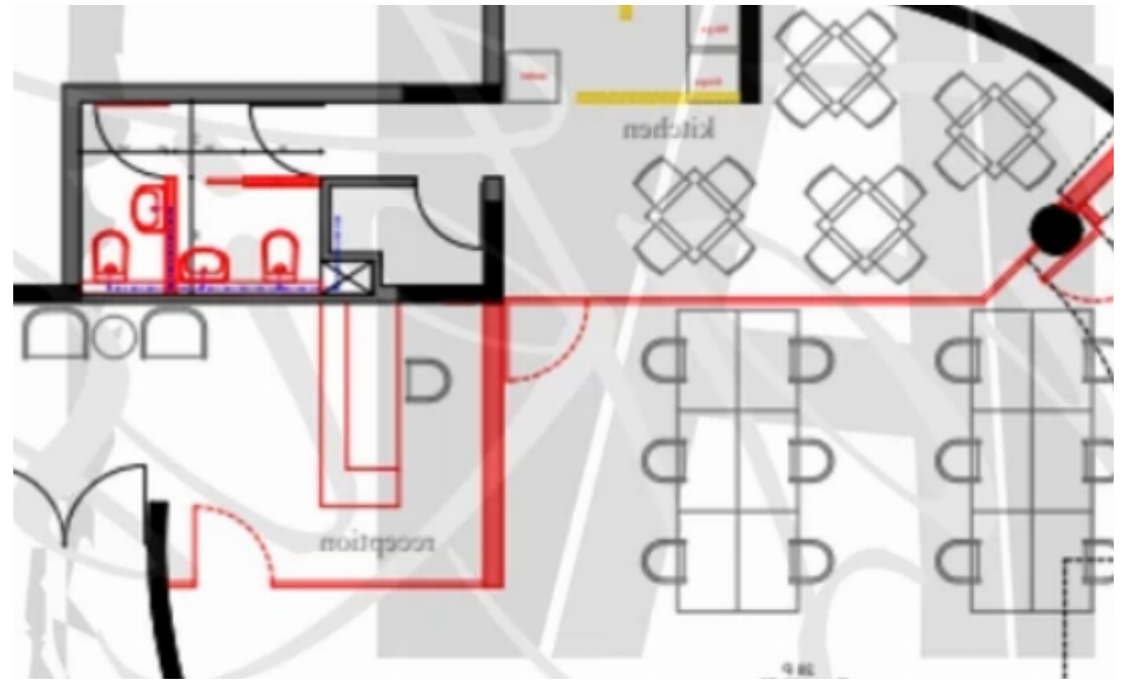

Offered at: € 18,000

Estate ID: 80644

Ref: ba5529079

NET internal area: **420**

Available from: **2024-11-14**

Offered at: **18,000**

Type: **Space**

*****Ground floor is Covered area 220 m2 Entrance with a small living room the ground floor is an Open plan working space with independent kitchen with dining area. In this area including one small office and 2 independent toilets. The area is covered with Full air-condition. Under the stairs has a small storage space. The mezzanine is total 200m2 covered area including a kitchenet , 4 offices and one server room, open plan work space and reception. Also has 2 independent toilets. 1rst floor is total 170m2 covered area with full air-condition open plan work space 3 offices and reception. Also has 2 independent toilets a small kitchen. Local area : Limassol Kolonakiou street 1st floor: 1...