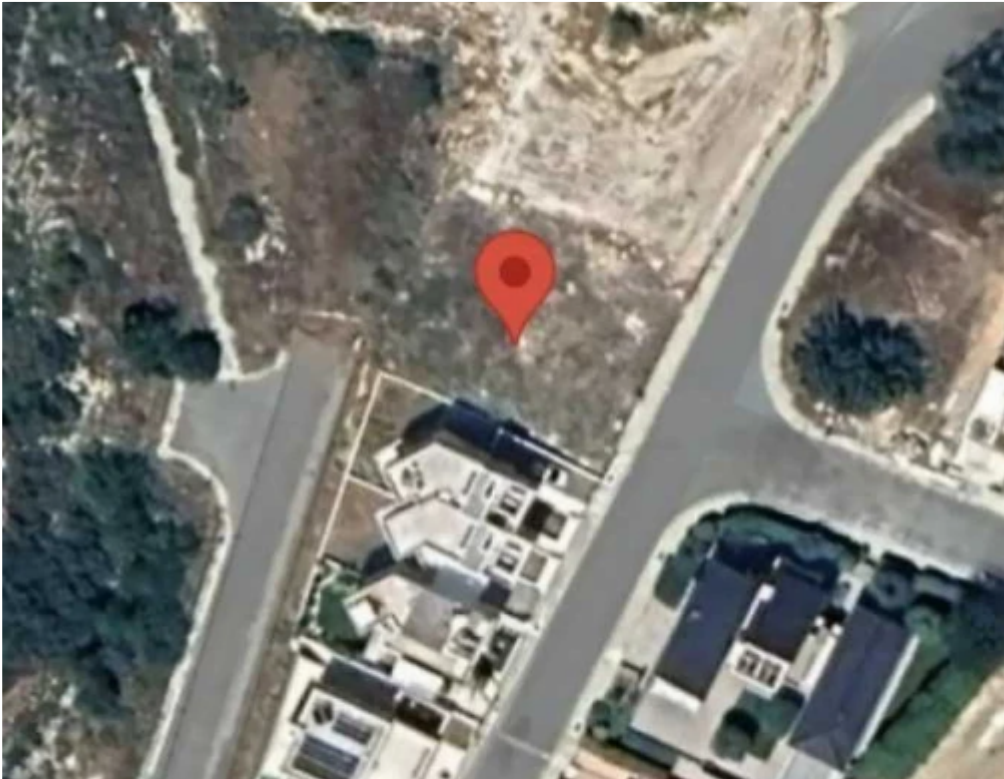

## Residential land 305 m<sup>2</sup>

Limassol, Kalogeropouleio-Gymnasium-Kodobathkia-Mesa-Geitonia-4002 , Cyprus

This ad is presented by listings admin, under supervision from ,  
Licensed Real Estate Agent Reg no: 1234, Lic no: 603/E

**Offered at:** € 310,000

**Estate ID:** 80757

**Ref:** ba5529268

Total plot's-land's area: **305 m<sup>2</sup>**

Available from: **2024-11-15**

Offered at: **310,000**

Type: **Residential**

""""This property is a residential land in Panthea/Agios Athanasios, Limassol. Residential land of 305m2, Planning Zone &Kappa;&alpha;7, Building, Density 80%, Coverage Ratio 45%,Floors Allowed 3, Building Height 13,5 m Building permits and planning permits. &Alpha;rchitectural drawings of two floor house (160m2). Easy access to the highway and close to city services. Has a beautiful view of Limassol.""""...

# Estate on map:

**Website:** [realty.com.cy/p/residential-land-305-m<sup>2</sup>-ba5529268](https://realty.com.cy/p/residential-land-305-m<sup>2</sup>-ba5529268)

**Email:** [info@rimatech.com.cy](mailto:info@rimatech.com.cy)