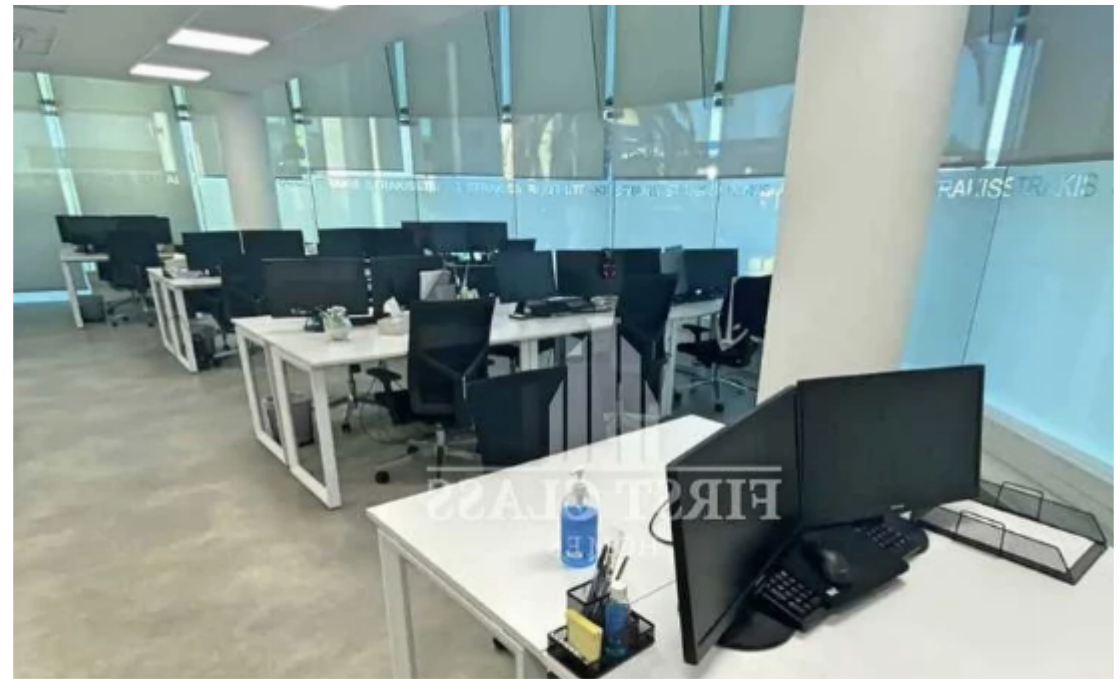

**590m2 - whole office building -
prime location in linopetra area
- easy access**

Limassol, Linopetra-School-Agios-Stylianos-Agios-Athanasios-4102 ,
Cyprus

This ad is presented by listings admin, under supervision from ,
Licensed Real Estate Agent Reg no: 1234, Lic no: 603/E

Offered at: € 18,000

Estate ID: 81724

Ref: ba5533838

Available from: **2024-11-19**

Offered at: **18,000**

Type: **Space**

.....Beautiful Whole Office Building in a prime location, on one of the most commercial Avenues of Limassol. Key Features: - Total office space: 590m2 (Ground Floor + Mezzanine) - Open plan area + separated offices / rooms - Modern glass partitions - Raised floor - Full air-conditioning - Structure cabling - Kitchen / lounge area - Toilets....."