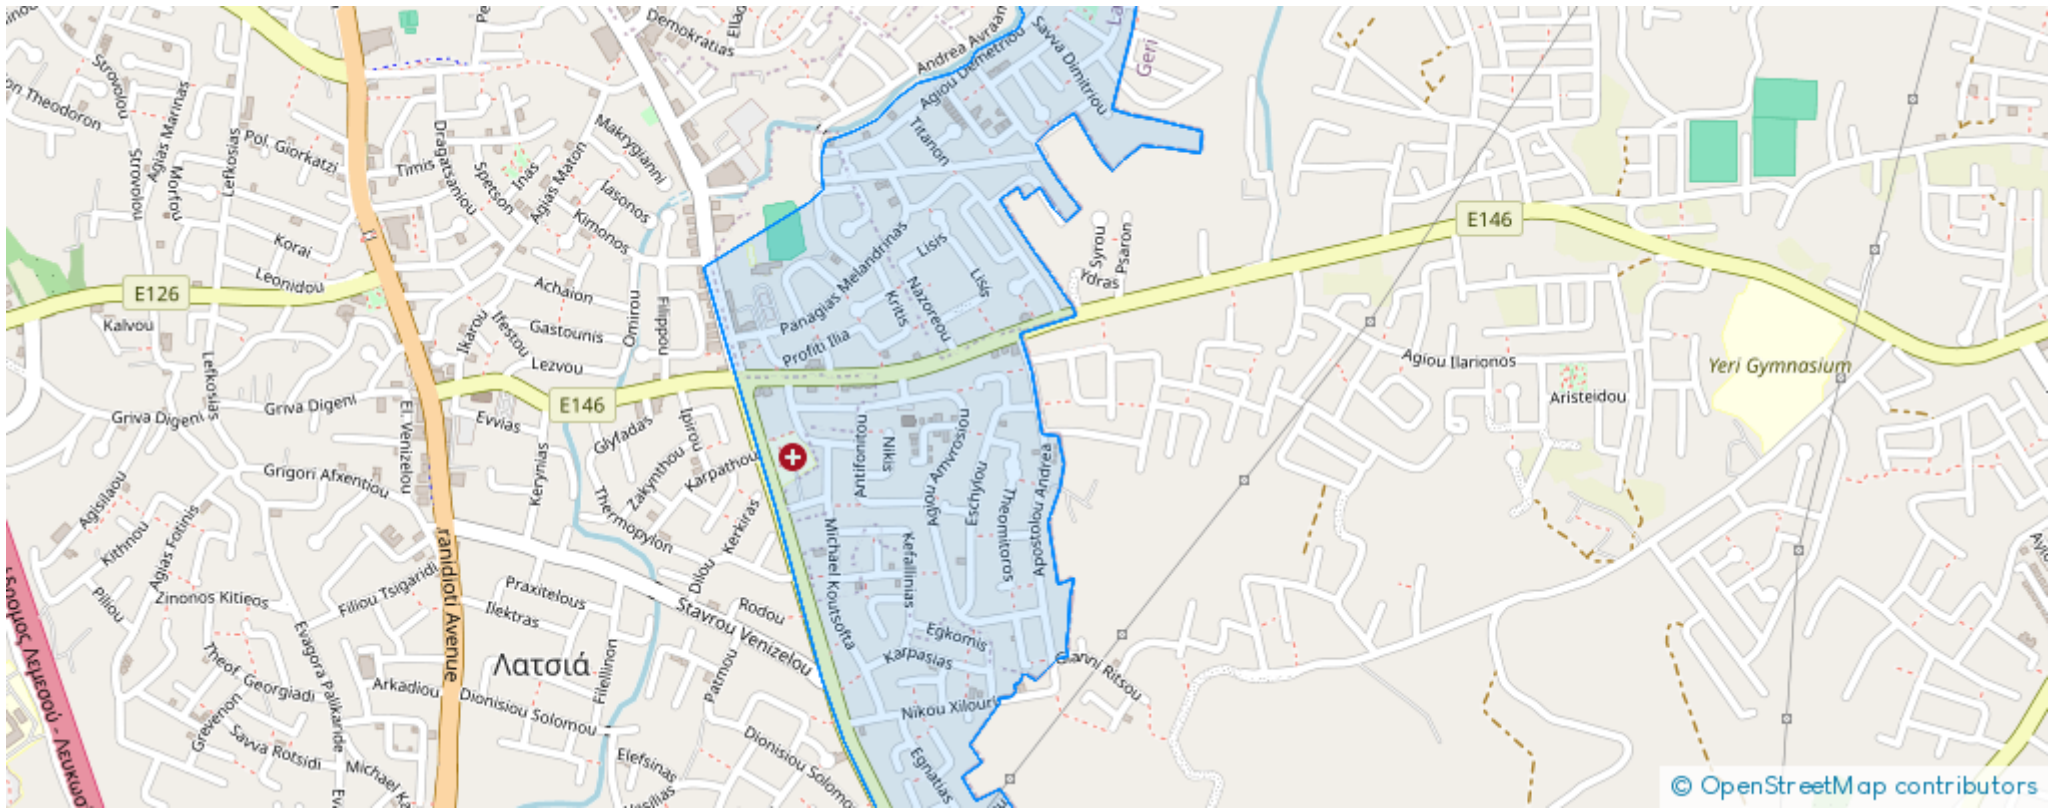

Estate on map: