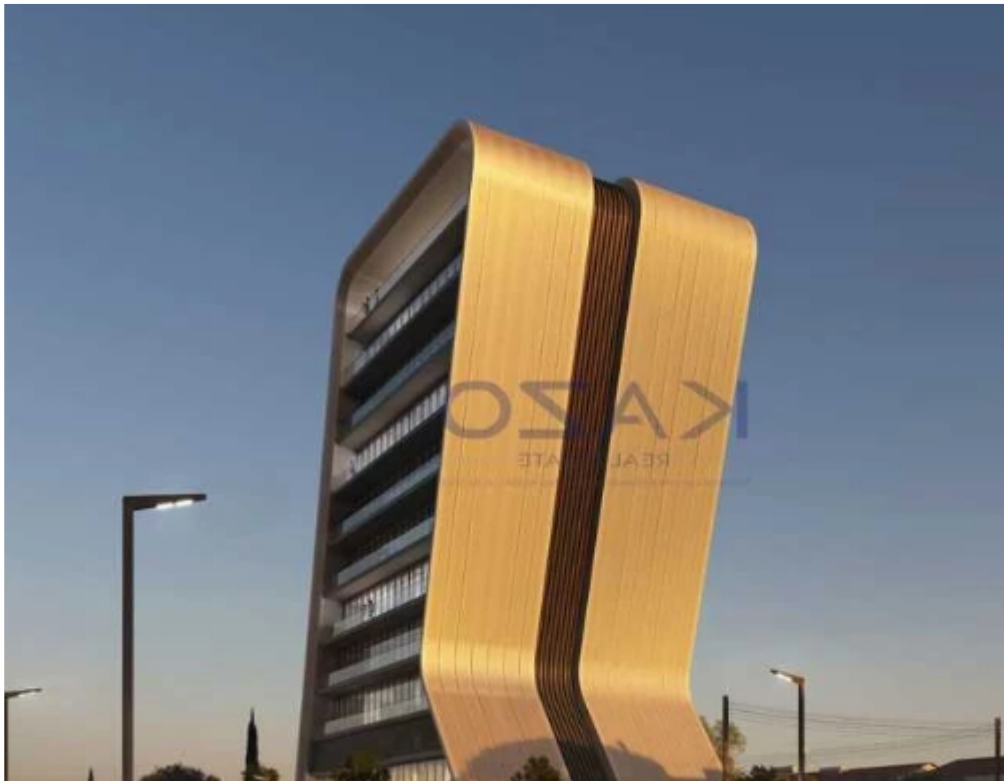

## Office in mesa geitonia

Limassol, Spyrou-Kyprianou-Ave-Kapsalos-3083 , Cyprus

This ad is presented by listings admin, under supervision from ,

Licensed Real Estate Agent Reg no: 1234, Lic no: 603/E

**Offered at:** €5,545,575

**Estate ID:** 85662

**Ref:** ba5550261

Available from: **2024-11-29**

Offered at: **5,545,575**

Type: **Office**

.....A prime office space, ideally situated on the ground floor in the bustling area of Mesa Geitonia. With an expansive internal space of 436.2 square meters, this property is perfect for businesses seeking a modern and efficient workplace. Mesa Geitonia is known for its strategic location and vibrant atmosphere. The area features a mix of professional services, retail shops, and dining options, making it an excellent place for both employees and clients. Its accessibility to major transport routes ensures a steady flow of visitors and offers convenience to local amenities. Designed with energy efficiency in mind, this office will achieve an A rating, promoting sustainability wh...