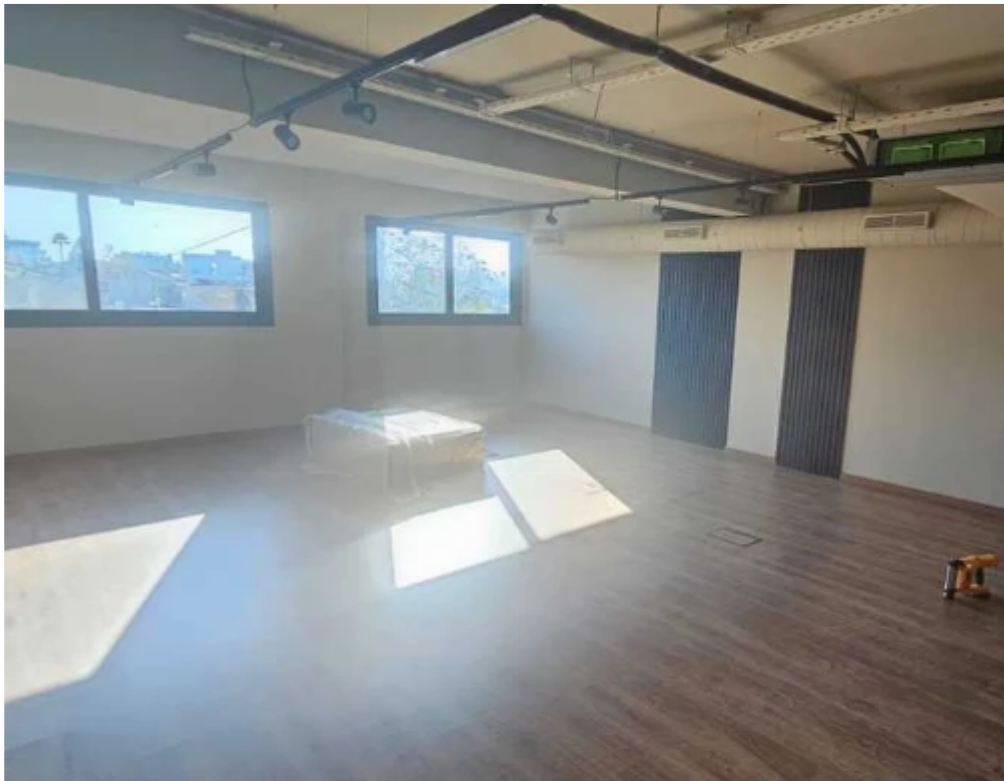

Offered at: € 18,000

Estate ID: 86006

Ref: ba5551169

NET internal area: **600**

Available from: **2024-11-29**

Offered at: **18,000**

Type: **Office**

*****15976 The building is situated in the Katholiki area of Limassol and features a basement, a ground floor with a small back garden, a mezzanine, and a first floor. Additionally, there is a roof garden with a BBQ area and artificial grass. The building can be rented either as a single unit or divided into two separate offices. One company could occupy the basement and ground floor, while another could use the mezzanine and first floor. All offices will share the lobby, elevator, and ground-floor entrance, with access to the roof garden. Each floor is equipped with a kitchen, toilets, and a conference room. The design is open plan, finished with an industrial aesthetic. The building i...