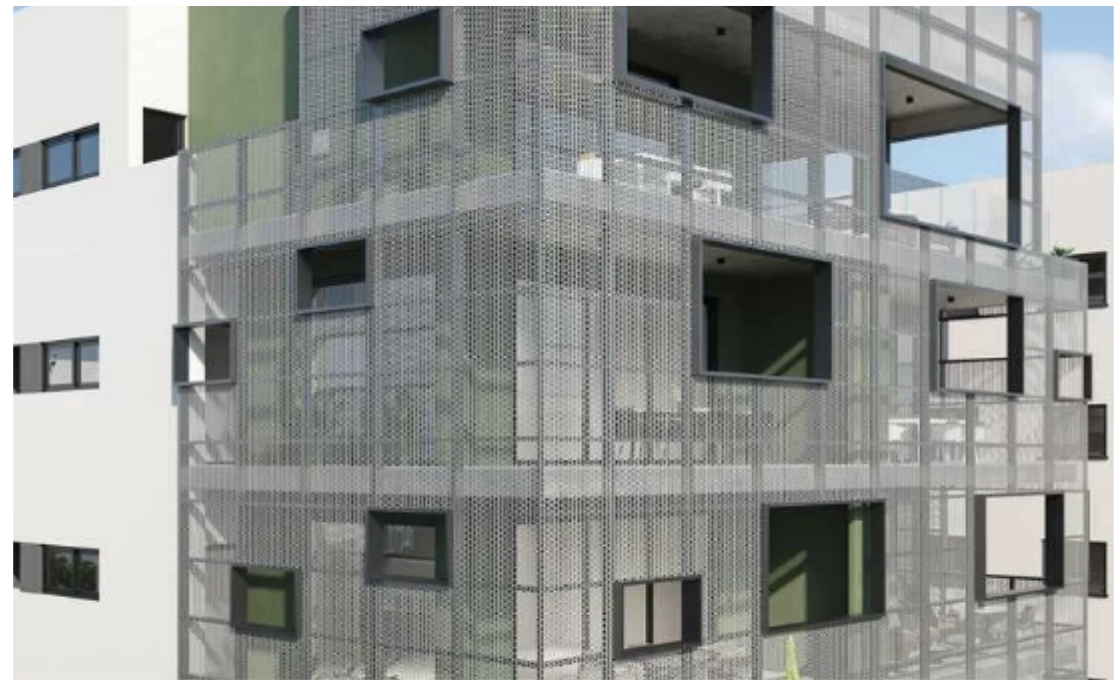

2-bedroom apartment f?r s?le

Limassol, Ikea-Makarios-lii-Kato-Polemida-4154 , Cyprus

This ad is presented by listings admin, under supervision from ,

Licensed Real Estate Agent Reg no: 1234, Lic no: 603/E

Offered at: € 335,000

Estate ID: 89795

Ref: ba5535984

Bathrooms: **2**

Bedrooms: **2**

Parking spaces: **Covered cars**

Available from: **2024-12-11**

Offered at: **335,000**

Type: **Apartment**

Flamingo Properties proudly presents its new residential development, Privily Residences. With quick and easy access to businesses, retail, leisure attractions and all essential amenities, Privily Residences hold a prime position in Limassol city. Thoughtfully designed and meticulously planned, the complex comprises of seven apartments, including three 2-bedroom units, three 3-bedroom units and a luxurious rooftop penthouse. While the living rooms and verandas offer the feeling of privacy, designer fittings and spacious bedrooms with en-suite bathrooms, take luxury to a different level.